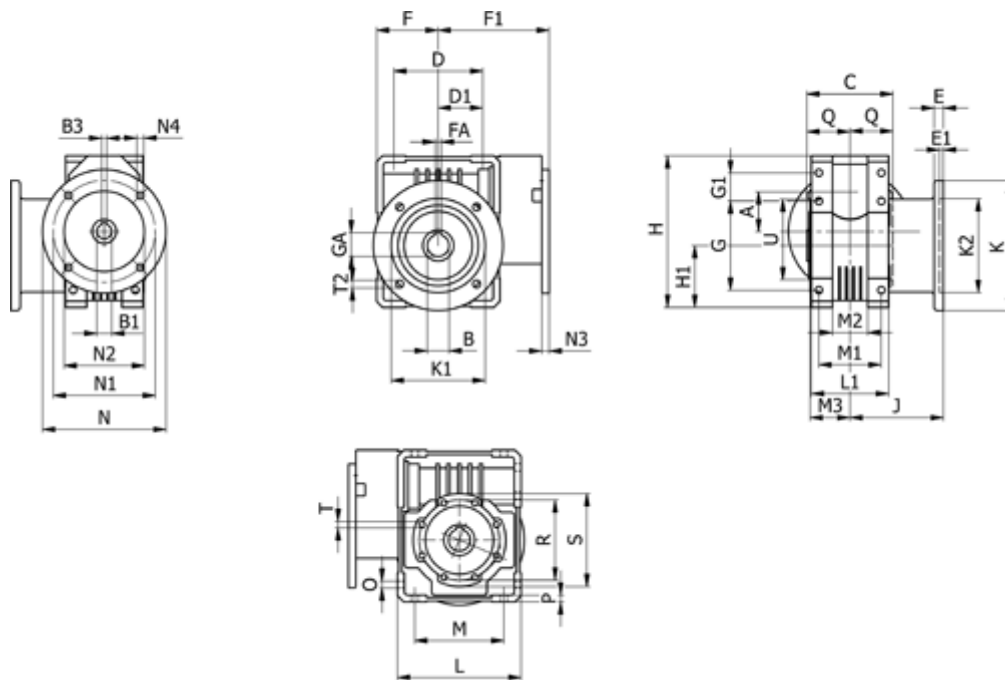

Data Sheet

Article number: 392107503743510

Description: Worm gear
WR 75-UF2-37,5-90B5, without lubrication

Measures

A = 75.00	E = 12	H = 220.5	M = 102	N4 = M10x13	U = 90
B = 30	E1 = 5	H1 = 87.0	M1 = 165	O = 10.5	
B1 E7 = 24	F = 87	J = 111.0	M2 = 130	P = 9	
B2 = 27.3	F1 = 164	K = 200	M3 = 12	Q = 40	
B3 H9 = 8	FA = 8	K1 = 165	N = 200	R = 110	
C = 127	G = 126	K2 = 130	N1 = 115	S = 125	
D = 109.5	G1 = 46.5	L = 59	N2 = 95	T = M8x14	
D1 = 46.5	GA = 33.3	L1 = 126	N3 = 11.0	T2 = 12.5	